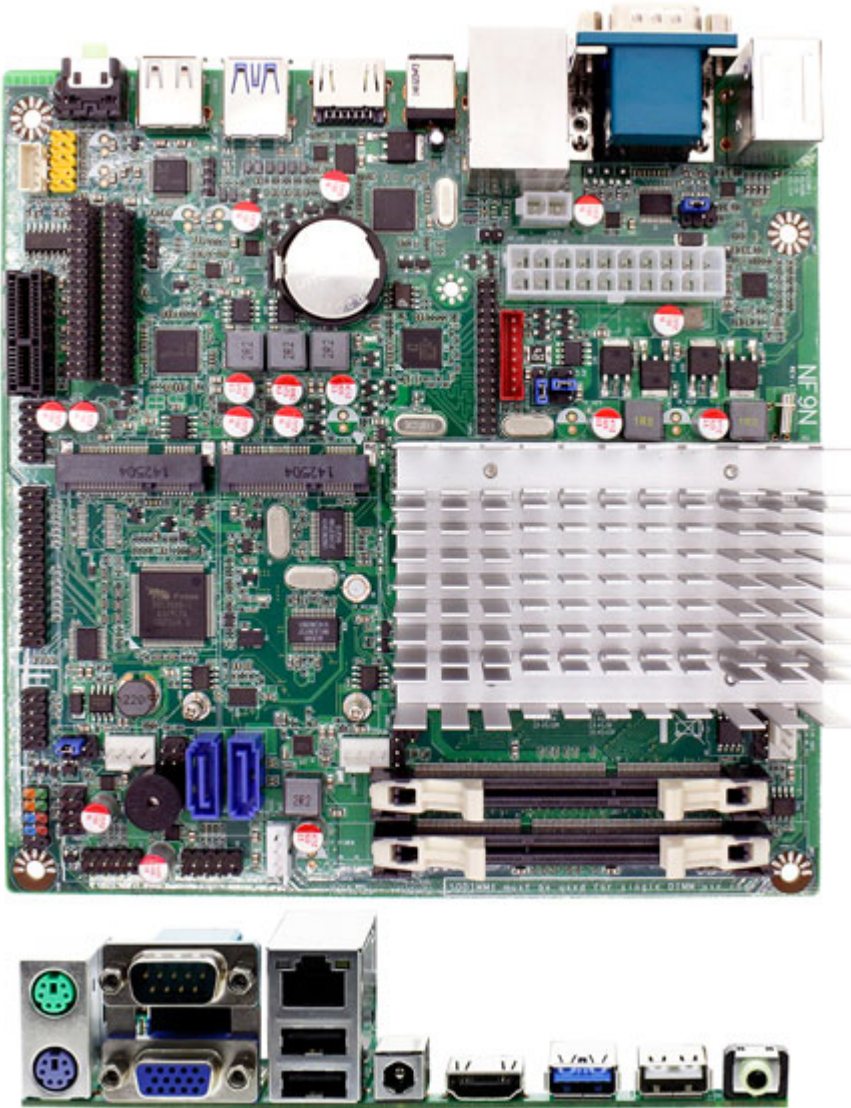

239.00 EUR  
incl. 19% VAT, plus [shipping](#)

- Intel® Baytrail-M/D/I Processor
- Supports Dual Channel DDR3L 1333/1066 MHz, 2 x SO-DIMM, up to 8GB system memory
- 1 x VGA, 1 x HDMI, 1 x LVDS
- 1 x USB 3.0, 7 x USB 2.0, 2 x SATAII
- 1 x mini-PCIe, 1 x PCIe x1 slot, 1 x mSATA
- Gigabit LAN : 1 x LAN
- Support CPU Over-Temperature protection
- Support CPU Over-Current/Under Voltage protection
- Support DRAM Over-Current/Under Voltage protection
- Support CPU Smart Fan
- Support DC Fan

Form Factor	
Dimensions	Mini-ITX ( 170 x 170mm)
Processor System	
CPU	Intel Baytrail-M/D/I Processor
Core Number	(By CPU)
Max Speed	(By CPU)
L2 Cache	(By CPU)
Chipset	N/A
BIOS	AMI 64Mb Flash ROM
Expansion Slot	

PCI	- 0
Mini-PCIe	- 1
mSATA	- 1 (share with SATA2)
PCIe	- 1 x1
CFast Card Socket	- 0
CF Card Socket	- 0
Memory	
Technology	- 2 * Dual Channel DDR3L 1333/1066 MHz
Max.	- 8GB
Socket	- 2 * DDR3 SO-DIMM
Graphics	
Controller	- Intel® HD Graphics
VRAM	- Shared Memory
VGA	- 1
LVDS	- 1
HDMI	- 1
DVI	- 0
DisplayPort	- 0
MultiDisplay	- Yes (Dual Display)
Ethernet	
Ethernet	- 10/100/1000 Mbps
Controller	- GbE LAN: Intel I211AT
Connector	- 1 * RJ 45
SATA	
Max Data Transfer Rate	- 2 * SATAII (3.0Gb/s)
Rear I/O	
VGA	- 1
DVI	- 0
HDMI	- 1
DisplayPort	- 0
Ethernet	- 1
USB	- 4 (3 * USB 2.0 + 1 * USB3.0)
Audio	- 1 (Line-out)
Serial	- 1
eSATA	- 0
PS2	- 2
DC-input	- 1 (12V DC-in JACK)
Internal Connector	
USB	- 4 (4 * USB 2.0)
PS2	- 0
LVDS / inverter	- 1
VGA	- 0
Serial (COM)	- 1
SATA	- 2 * SATAII (3.0Gb/s)
mPCIe	- 1
Parallel	- 1
mSATA	- 1 (share with SATA2)
CIR	- 0
GPIO 8-bit	- 4in / 4 out
Chassis intrusion	- 1 (via 2pin header)
Audio Header	- 1
Watchdog Timer	
Output	- From Super I/O to drag RESETCON#
Interval	- 256 segments, 0,1,2...255sec/min
Power Requirements	